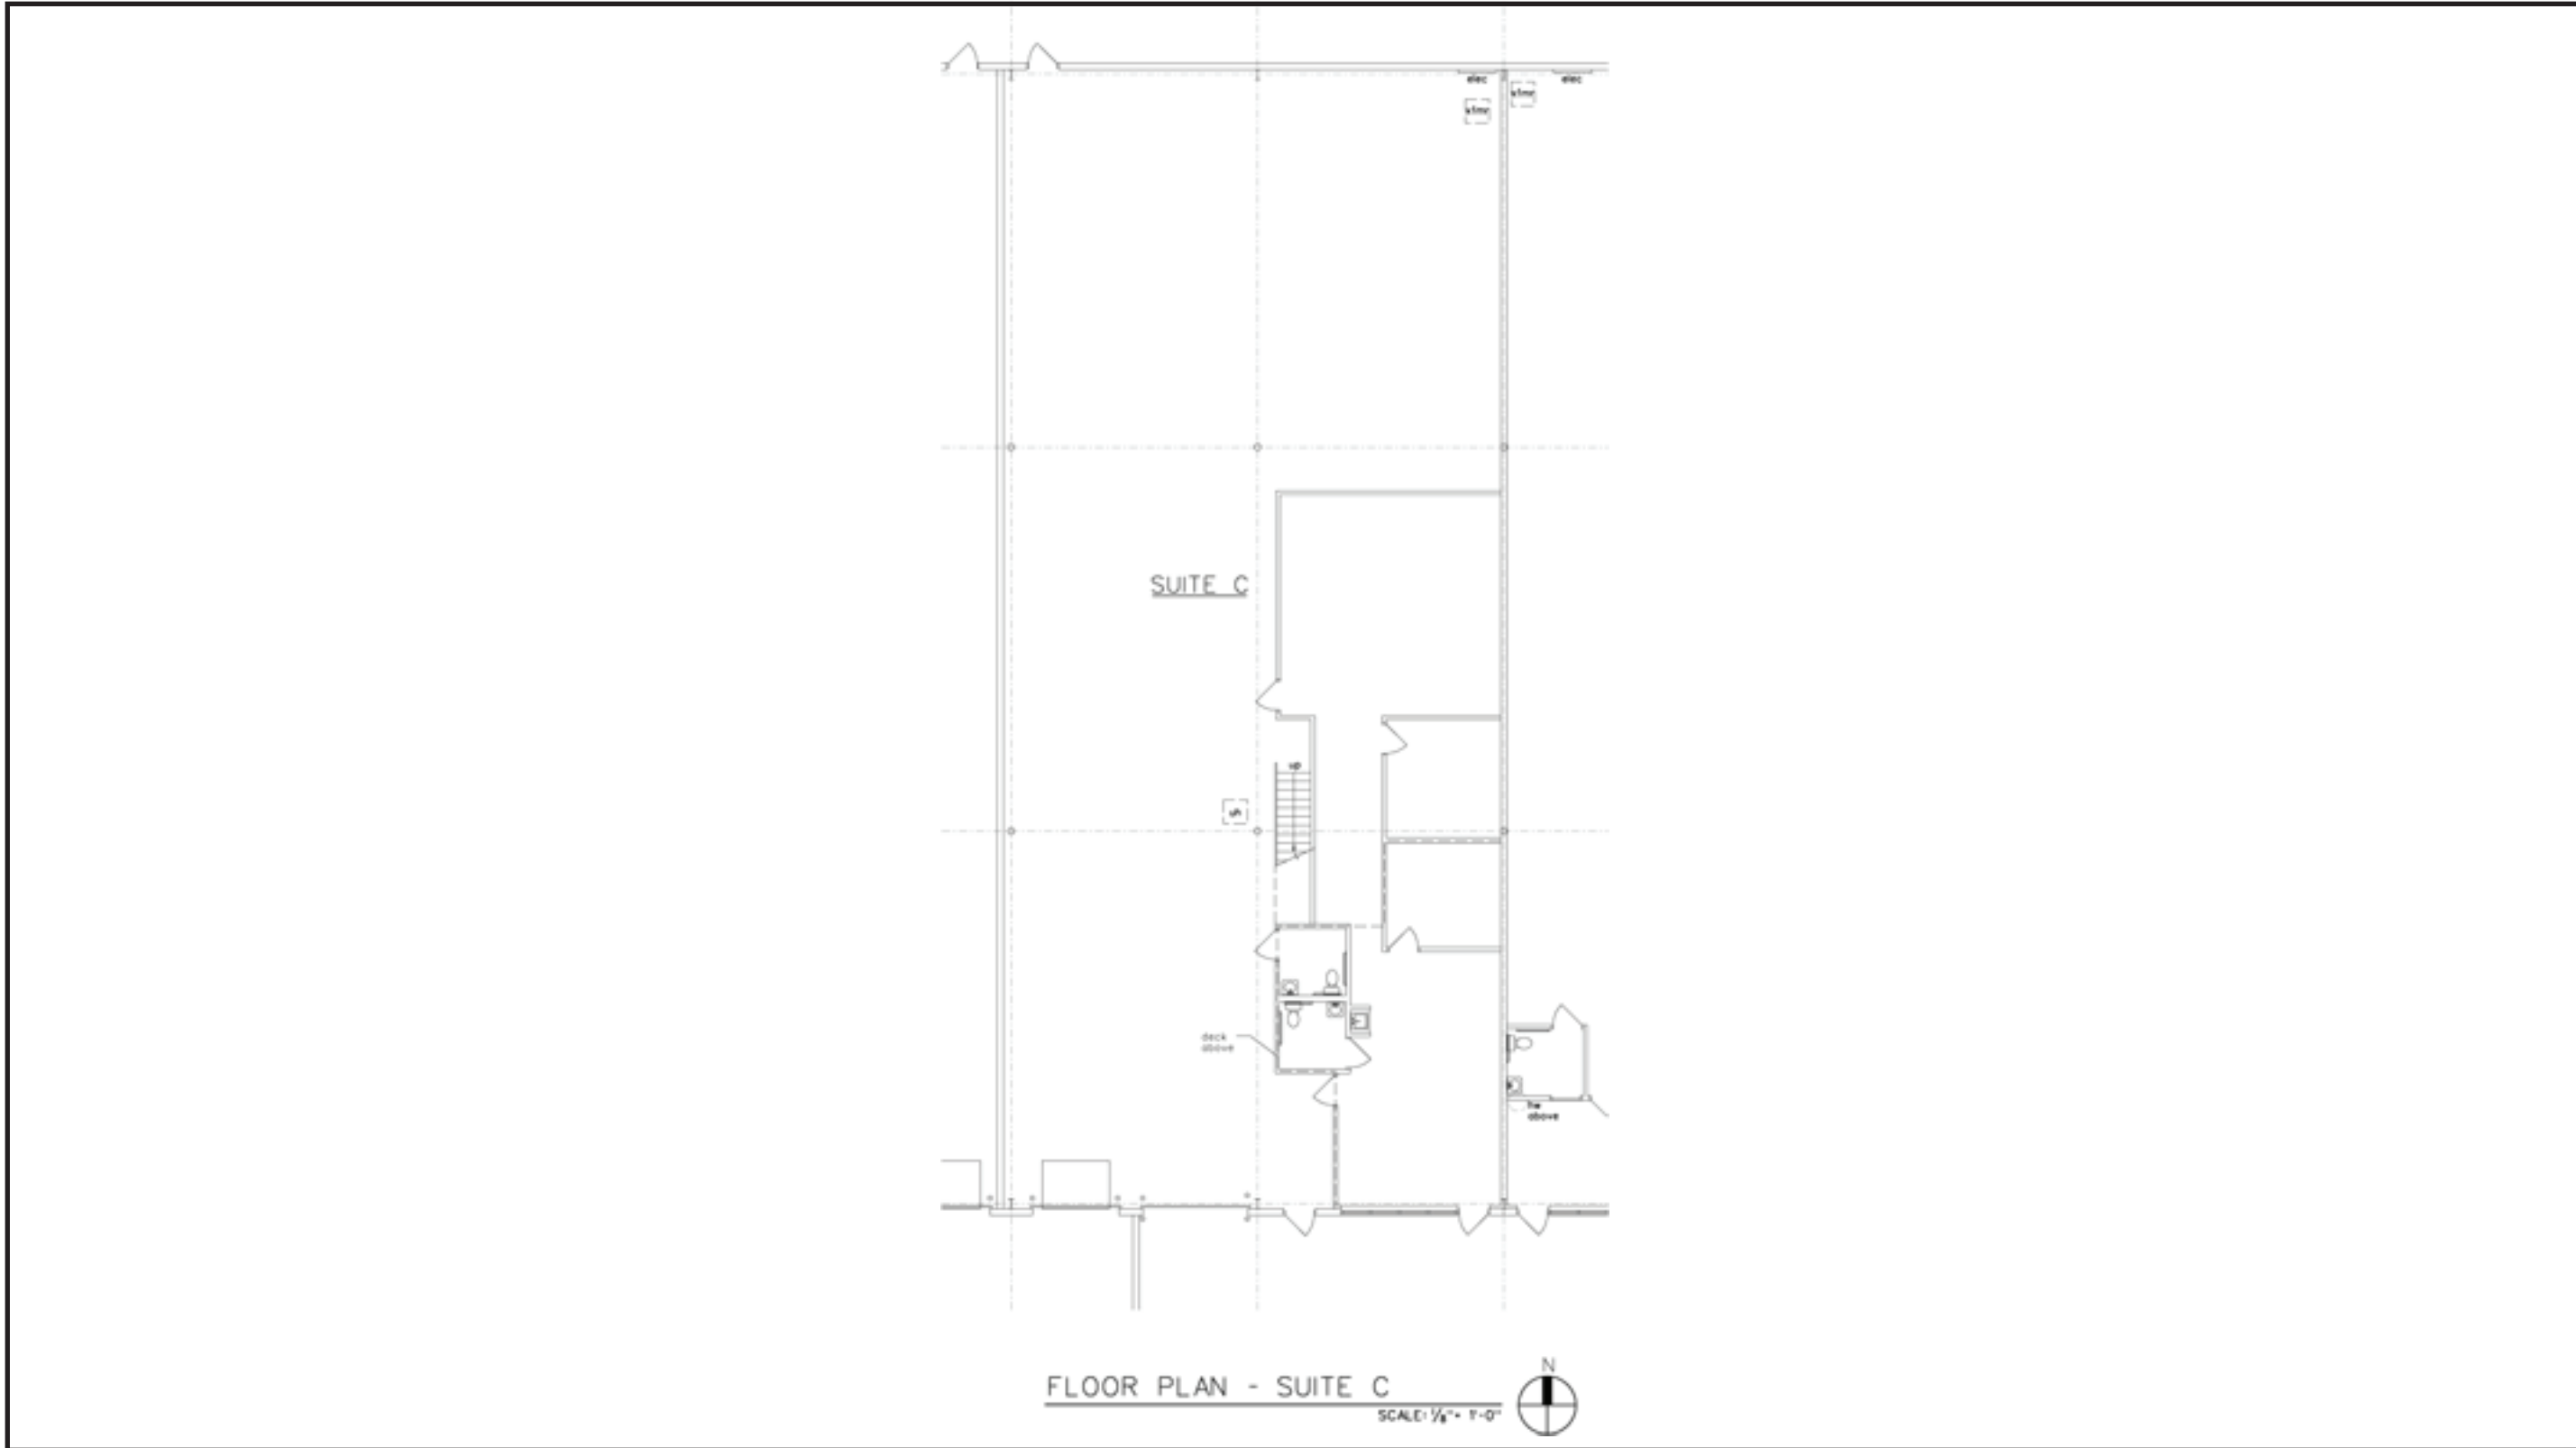

3535 ROGER B CHAFFEE SUITE C

FLOOR PLAN - SUITE C
SCALE: 1/8" = 1'-0"